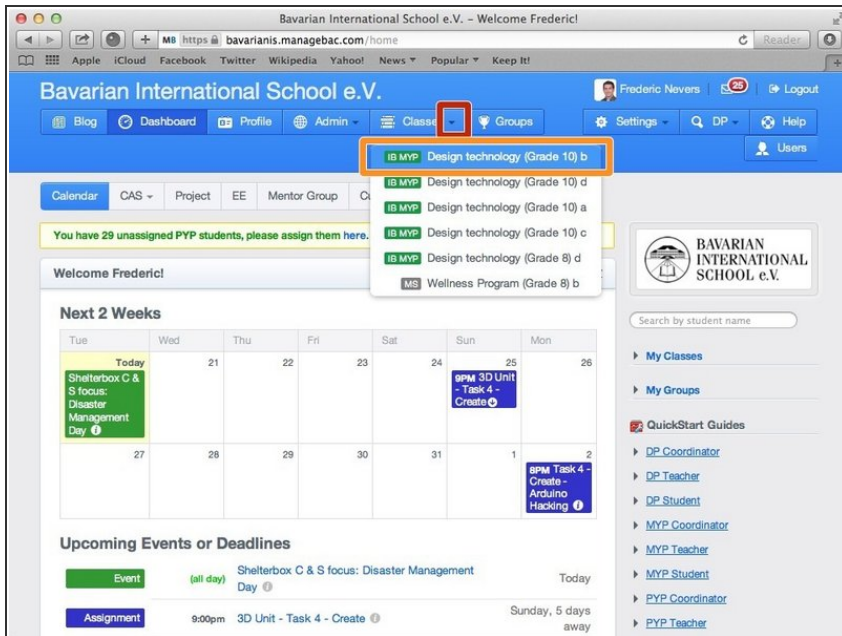

BIS Help Guides

Navigating to classes on managebac

Learn to navigate to classes on managebac

Written By: Aaron

INTRODUCTION

Learn to navigate to classes on managebac

Step 1 — Visit the BIS Managebac page

- Visit <https://bavarianis.managebac.com>
- Enter your username and password
- Click on 'Sign in'
- ⓘ If you cannot remember your password, please click on 'Forgot your password'.

Step 2 — Visit your class page

- Click on the arrow pointing down in the 'Classes' tab
- Click on the name of the class you wish to visit the page of