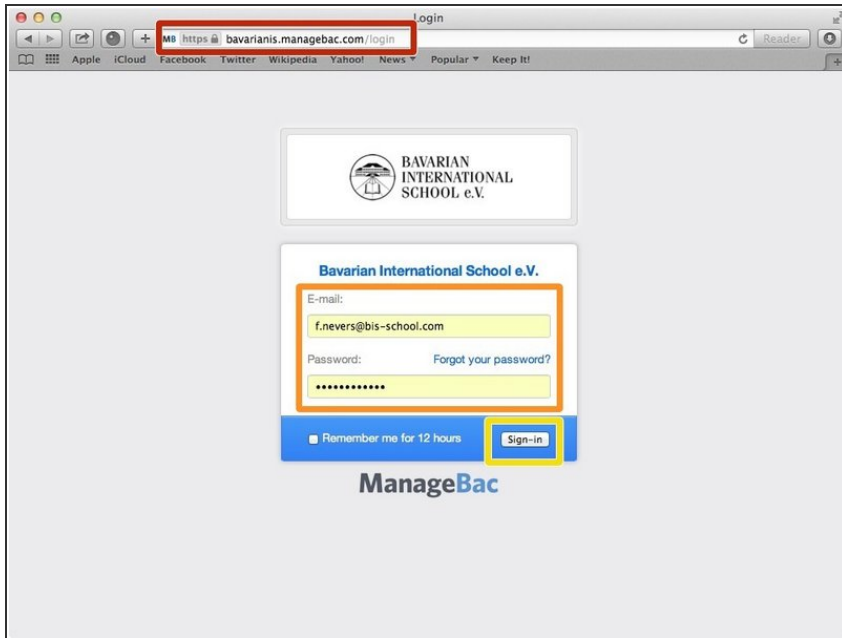

BIS Help Guides

Navigating to classes on managebac

Learn to navigate to classes on managebac

Written By: Aaron

INTRODUCTION

Learn to navigate to classes on managebac

Step 1 — Visit the BIS Managebac page

- Visit <https://bavarianis.managebac.com>
- Enter your username and password
- Click on 'Sign in'
- ⓘ If you cannot remember your password, please click on 'Forgot your password'.

Step 2 — Visit your class page

- Click on the arrow pointing down in the 'Classes' tab
- Click on the name of the class you wish to visit the page of