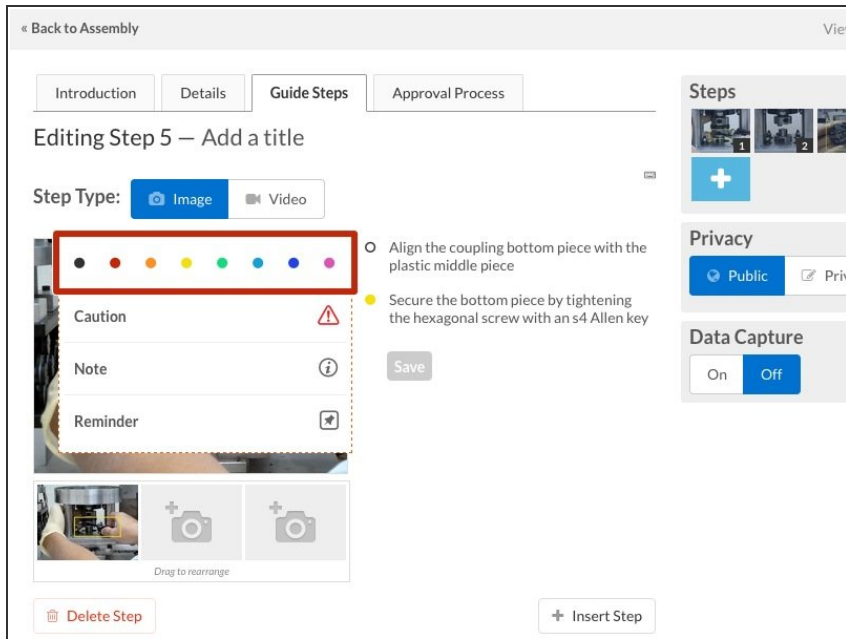

How to Format and Use Bullet Points

This guide demonstrates how to format and use bullet points in your guide.

Written By: Dozuki System

INTRODUCTION

This guide demonstrates how to format and use bullet points in your guide.

Step 1 — How to Format and Use Bullet Points

- Navigate to the step that you would like to format bullet points on.
- Press the bullet point and a box of options will appear.
- Click the bullet that you want to display.

Step 2 — Meanings of Each Bullet Point

- There are four types of bullet points:

- **Colors:** These are colored bullets that correspond with the markers in the Media Manager. Use these bullets to help indicate location of something within your picture.