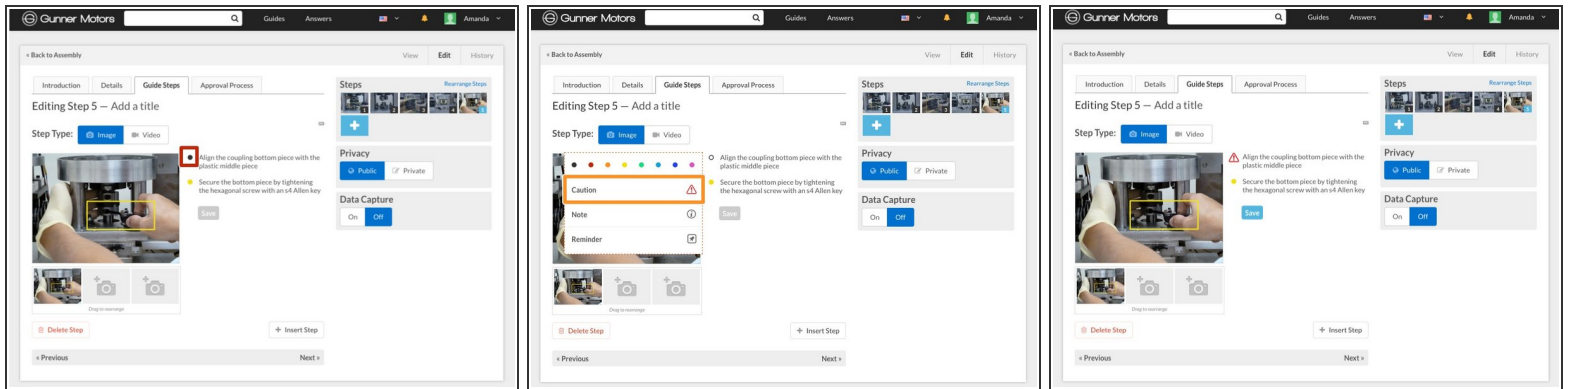

How to Format and Use Bullet Points

This guide demonstrates how to format and use bullet points in your guide.

Written By: Dozuki System

INTRODUCTION

This guide demonstrates how to format and use bullet points in your guide.

Step 1 — How to Format and Use Bullet Points

- Navigate to the step that you would like to format bullet points on.
- Press the bullet point and a box of options will appear.
- Click the bullet that you want to display.

Step 2 — Meanings of Each Bullet Point

- There are four types of bullet points:

- **Colors:** These are colored bullets that correspond with the markers in the Media Manager. Use these bullets to help indicate location of something within your picture.