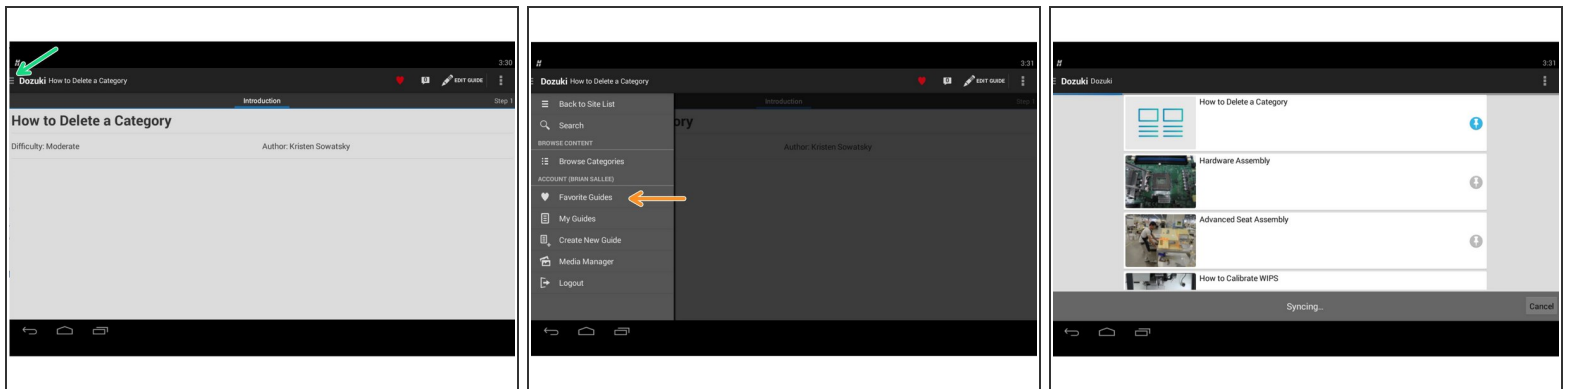

Step 2 — How to View Your Favorite Guides

- To view your favorited guides click on the menu icon in the upper left corner.
- Then click the link for **Favorite Guides**.
- You can now view a complete list of your favorited guides.