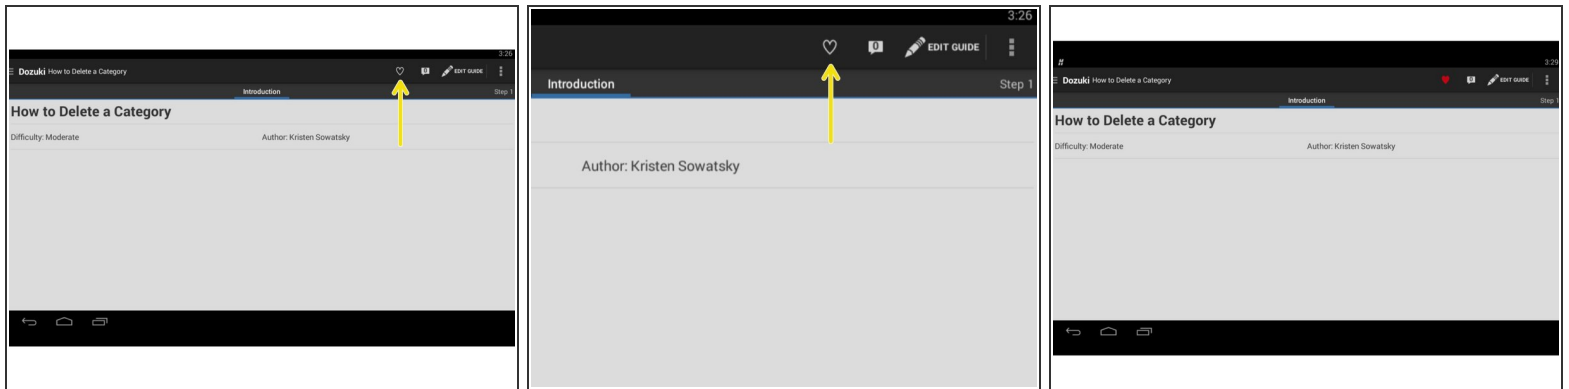

How to View Guides Offline Using the Dozuki Android App

This guide demonstrates how to view guides offline using the Dozuki Android App.

Written By: Dozuki System

INTRODUCTION

This guide demonstrates how to view guides offline using the Dozuki Android App.

Step 1 — How to Favorite a Guide

- When viewing a guide click on the heart icon in the upper right hand corner.
- The heart icon will turn red and you will now be able to view this guide offline with no internet connection.